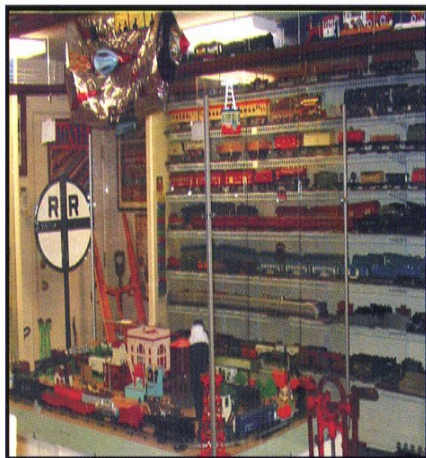

What you will find at

The Train Room

Our museum houses one of the largest O gauge model railroad displays on the east coast, with all the sights and sounds of the real thing...and tons of memorabilia!

The Train Room

Home of one of the largest collections of rare and unusual items from Lionel® and Marx.

Much railroading, toys, war related items, made by Lionel®, etc.

Much of the collection pre-dates World War II.

How to Find Us