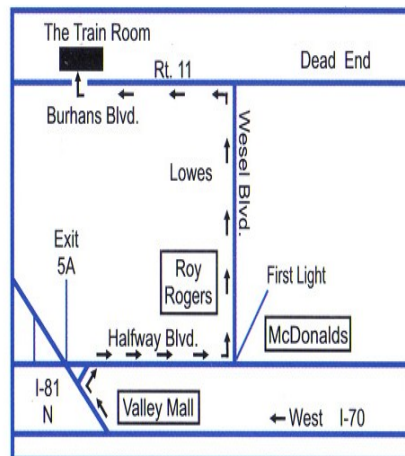

How to Find Us

We're located just 3 miles off interstate I-70 & I-81

360 South Burhans Blvd.
Hagerstown, Maryland 21740